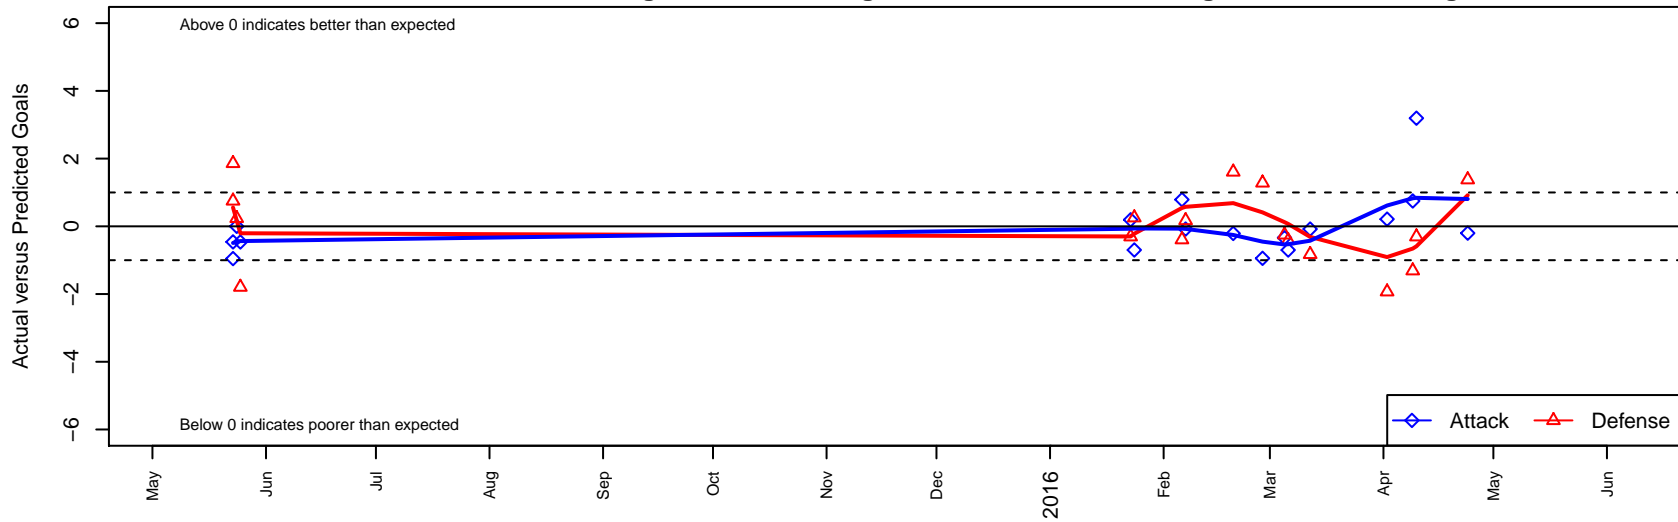

# GPYSC Adrenaline B99

Grants Pass Youth Soccer Club  
Grants Pass, OR  
B99 total strength=1153  
attack=4.54 defense=2.54  
fall league = PTT B99 Div 1 White

alt names used:  
GPYSC – B16 Adrenaline  
GPYSC – B16 Adrenaline

Venues played:  
2015 Rogue Memorial BU15–16 Siskiyou  
2015 PTT B99 Division 1 White  
2015 OYS Presidents Cup B99

**GPYSC Adrenaline B99**  
Dots are actual minus expected GF (blue circles) and GA (red triangles).  
Blue line is smoothed change in attack strength. Red is smoothed change in defense strength.

**attack and defense variance (black dot)  
relative to other teams  
and top 10 in region**

**attack and defense rating  
relative to others at age  
and all opponents in last 13 months**

**Performance relative to 13 month average**